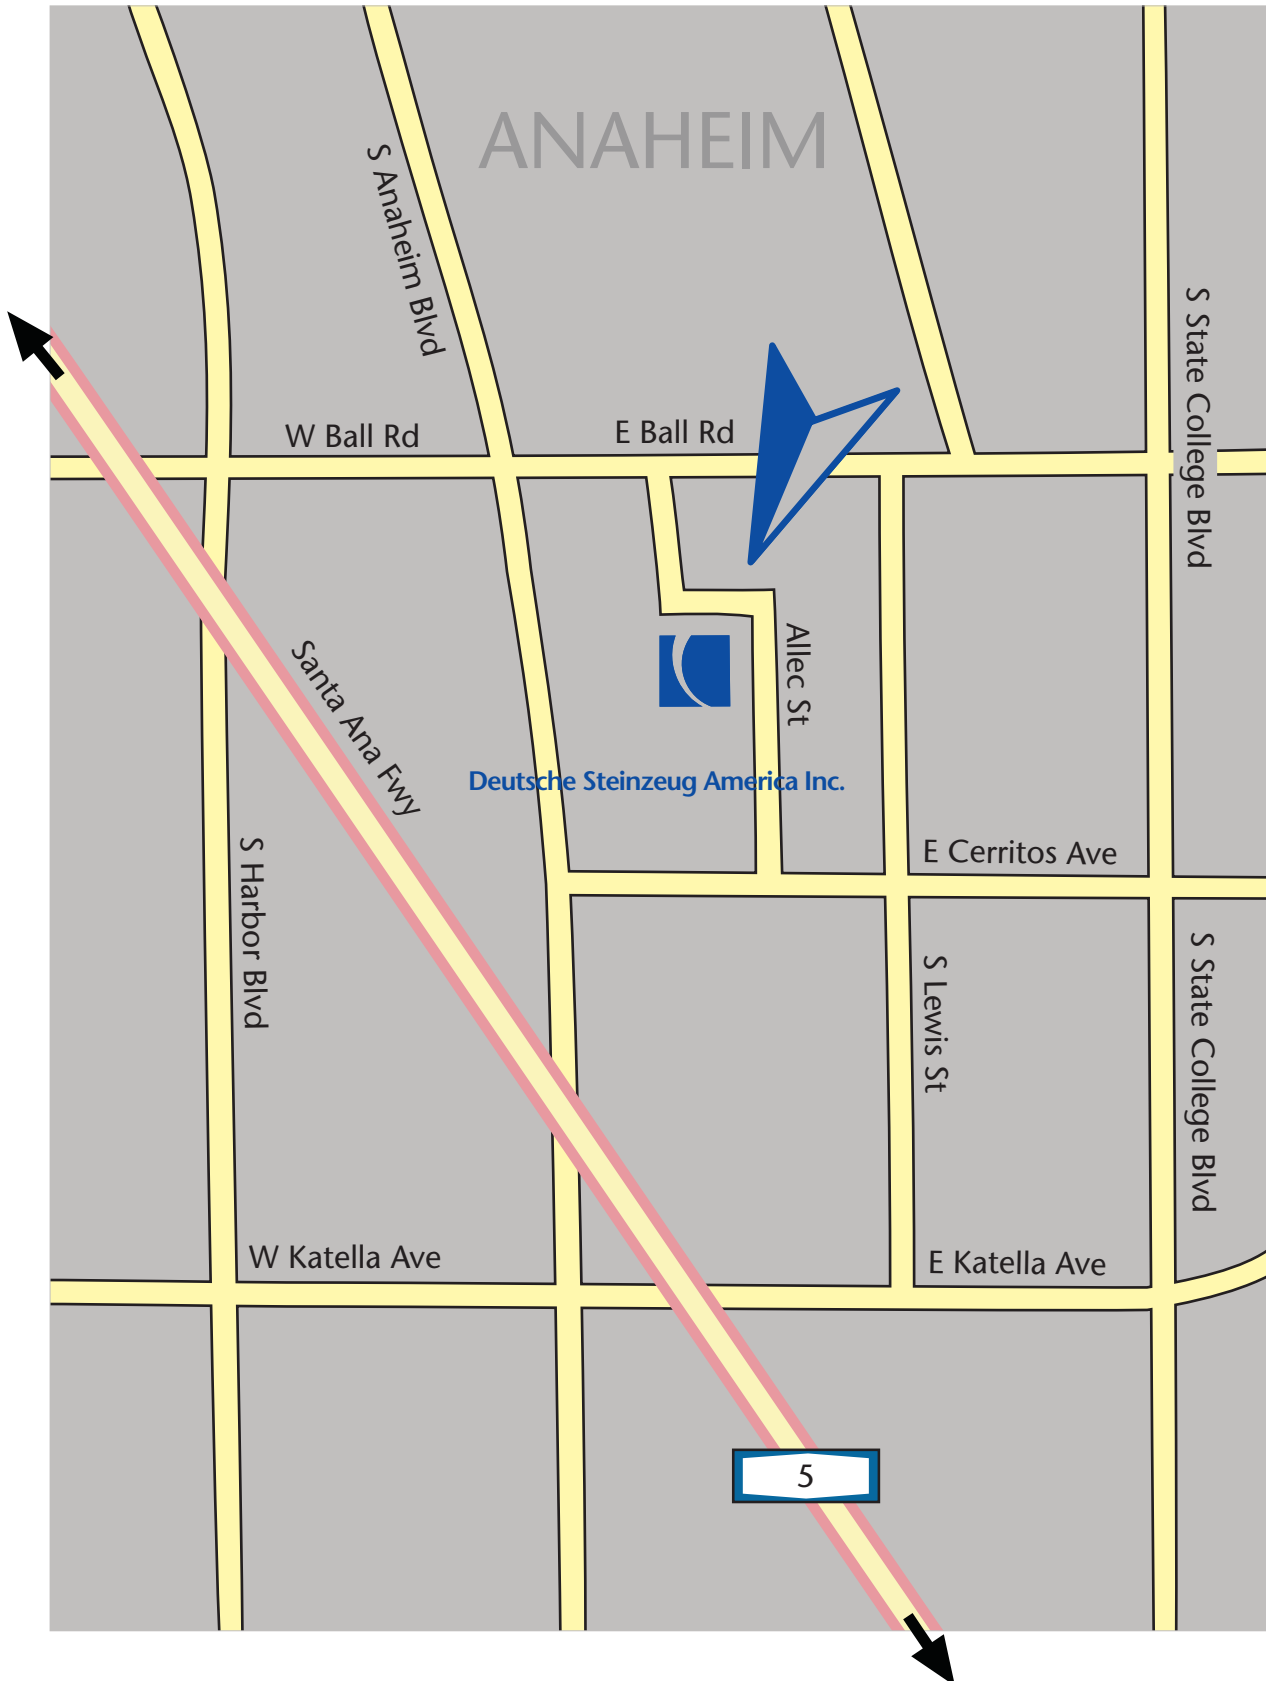

Your route to us:

Deutsche Steinzeug America Inc., Anaheim

Your route to us:

Deutsche Steinzeug America Inc., Anaheim

Anaheim, CA 92805, 1239 Allec Street, Phone: 001 714 / 7 74 - 77 50

Directions coming from South:

- ➡ Highway 5 North
- ➡ Exit Katella Avenue
- ➡ take left on Lewis Street
- ➡ take another left on East Cerritos Avenue
- ➡ make a right into South Allec Street
- ➡ DSA building on left hand side No. 1239.

We wish you a safe journey!