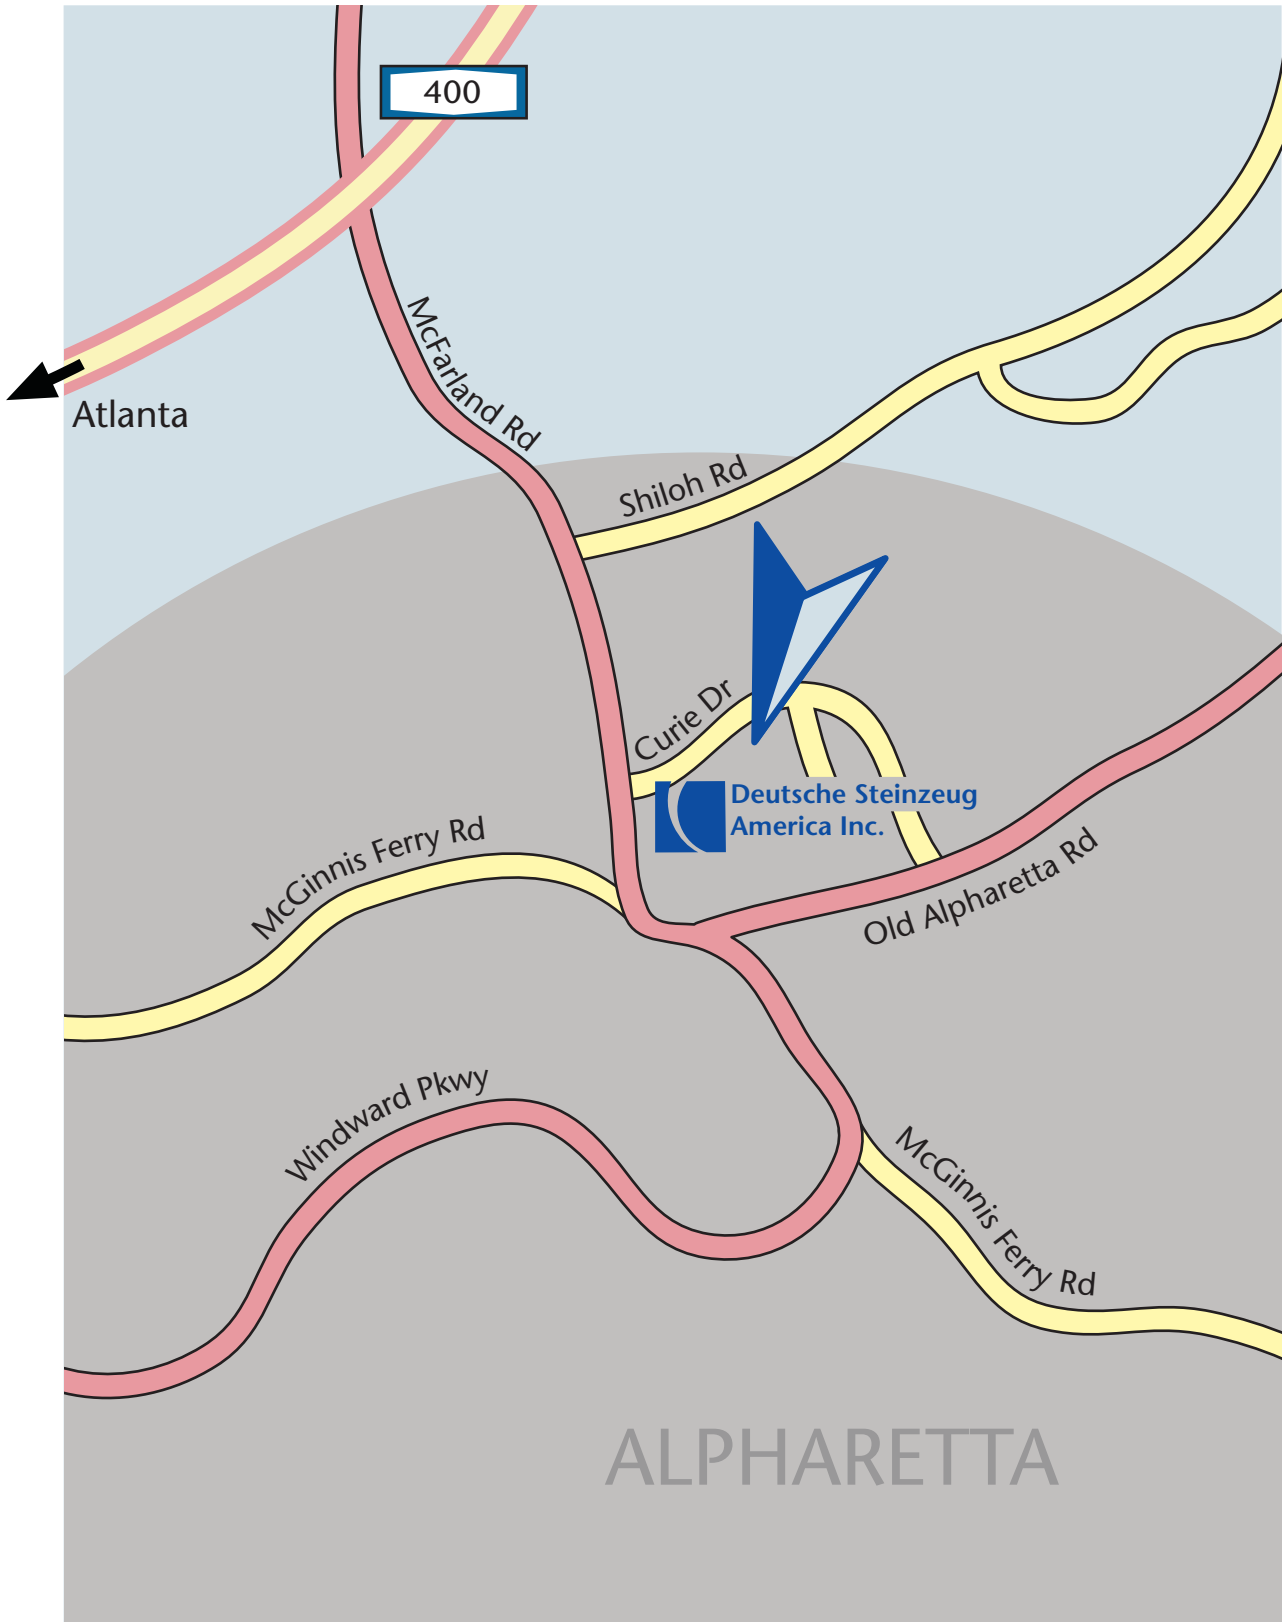

Your route to us:

Deutsche Steinzeug America Inc., Alpharetta